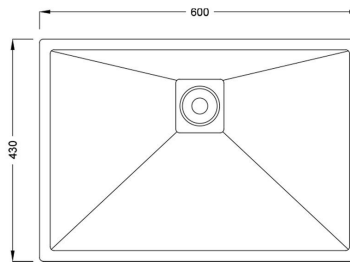

Black 60x43 Single Bowl Stainless Steel Kitchen Sink

SKU: **KTC-101** | Category: Kitchen Sink

Price: ~~725,76\$~~ **544,32\$**

PRODUCT

TECHNICAL DRAWING

SPECIFICATIONS

SKU	KTC-101
Width	60 cm
Color	Black
Hopper	Single Bowl

DESCRIPTION

EliteSteel stainless steel
Single bowl
2 mounting options: drop-in or flush-mount
18/10 Stainless steel
R15 rounded corners for easier cleaning
Min. cabinet size 65 cm