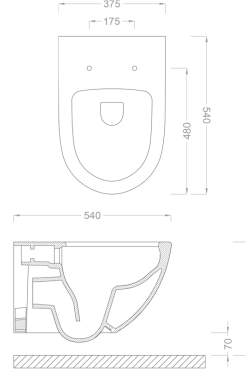

Geometrik Black White Wall-Hung Toilet

SKU: **WH-821** | Category: Wall-hung Toilet, Toilet

Price: 1.417,92\$ **1.063,44\$**

PRODUCT

TECHNICAL DRAWING

SPECIFICATIONS

SKU

WH-821