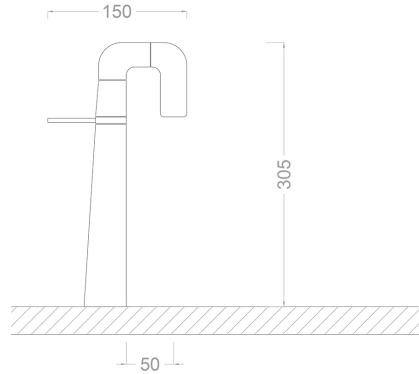

Allure Chrome Tall Basin Mixer

SKU: **MOD-104** | Category: Faucet, Basin Sink Faucet

Price: ~~725,76\$~~ **544,32\$**

PRODUCT

TECHNICAL DRAWING

SPECIFICATIONS

SKU

MOD-104

Color

Chrome