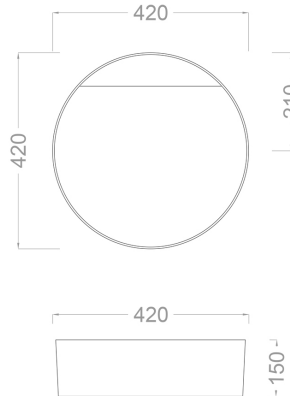

Ren 60 cm White Countertop Vessel Basin

SKU: **W-300** | Category: Bathroom Sink, Countertop Basin

Price: 544,32\$ **408,24\$**

PRODUCT

TECHNICAL DRAWING

SPECIFICATIONS

SKU	W-300
Color	White