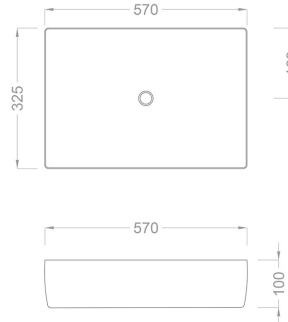

# Stainless Steel Rose Gold Vessel Basin

SKU: **SSB-101** | Category: Countertop Basin, Bathroom Sink

Price: ~~1.344,00\$~~ **1.008,00\$**

PRODUCT

TECHNICAL DRAWING

## SPECIFICATIONS

SKU	<b>SSB-101</b>
Color	<b>Rose Gold</b>
Width	<b>57 cm</b>
Depth	<b>33 cm</b>
Height	<b>10 cm</b>