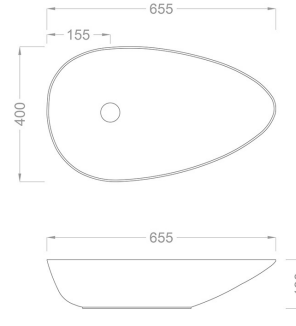

White Black Vessel Basin

SKU: **GW-895** | Category: Bathroom Sink, Countertop Basin

Price: 521,64\$ **391,23\$**

PRODUCT

TECHNICAL DRAWING

SPECIFICATIONS

SKU	GW-895
Color	Gold, White
Depth	40 cm
Height	13 cm
Color	White - Gold