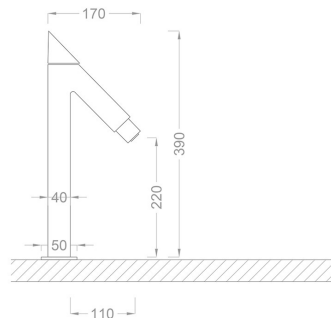

Smart Chrome Tall Basin Mixer

SKU: **ELG-122** | Category: Faucet, Basin Sink Faucet

Price: ~~772,80\$~~ **579,60\$**

PRODUCT

TECHNICAL DRAWING

SPECIFICATIONS

SKU	ELG-122
Color	Chrome