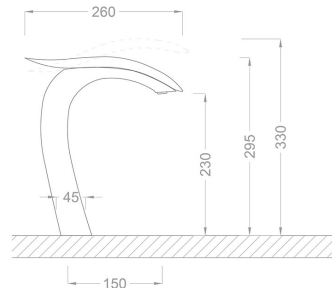

Swan Chrome Tall Basin Mixer

SKU: **ELG-116** | Category: Faucet, Basin Sink Faucet

Price: 796,32\$ **597,24\$**

PRODUCT

TECHNICAL DRAWING

SPECIFICATIONS

SKU	ELG-116
Color	Chrome