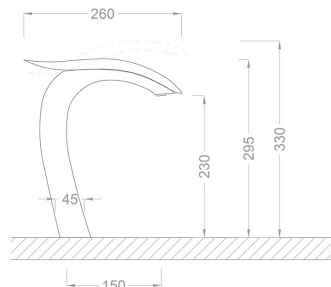

# Swan Matte Black Tall Basin Mixer

SKU: **ELG-115** | Category: Faucet, Basin Sink Faucet

Price: 828,24\$ **621,18\$**

PRODUCT

TECHNICAL DRAWING

## SPECIFICATIONS

SKU	<b>ELG-115</b>
Color	<b>Black</b>