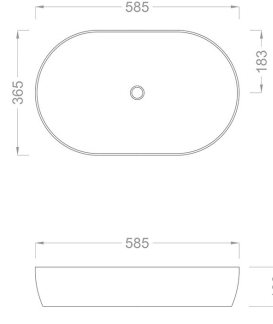

Matte Black Gold Vessel Basin 60 cm

SKU: **BG-308** | Category: Bathroom Sink, Countertop Basin

Price: 657,72\$ **493,29\$**

PRODUCT

TECHNICAL DRAWING

SPECIFICATIONS

SKU	BG-308
Color	Black, Gold
Width	60 cm
Depth	37 cm
Height	10 cm
Color	Black - Gold