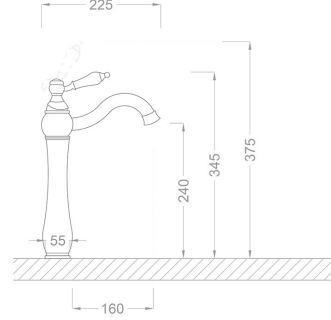

# White Black Tall Basin Mixer

SKU: **WB-218** | Category: Faucet, Basin Sink Faucet

Price: ~~614,88\$~~ **461,16\$**

PRODUCT

TECHNICAL DRAWING

## SPECIFICATIONS

SKU	<b>WB-218</b>
Color	<b>Black, White</b>
Color	<b>Siyah - Beyaz</b>