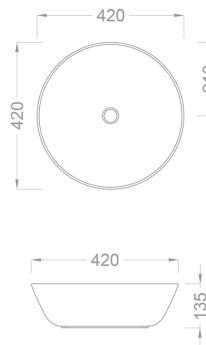

Ebru Pink Gold Vessel Basin

SKU: **TR-133** | Category: Bathroom Sink, Countertop Basin

Price: 658,56\$ **493,92\$**

PRODUCT

TECHNICAL DRAWING

SPECIFICATIONS

SKU	TR-133
Color	Gold, Pink
Width	42 cm
Depth	42 cm
Height	14 cm
Color	Pink - Gold