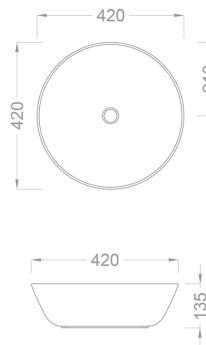

Ebru Blue Gold Vessel Basin

SKU: **TR-131** | Category: Bathroom Sink, Countertop Basin

Price: 658,56\$ **493,92\$**

PRODUCT

TECHNICAL DRAWING

SPECIFICATIONS

SKU	TR-131
Color	Gold
Width	42 cm
Depth	42 cm
Height	14 cm
Color	Blue - Gold