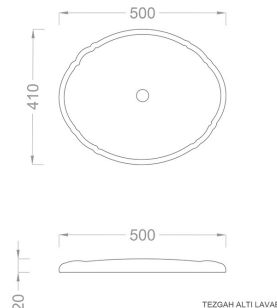

Gold Semi-Concealed Hilton Basin

SKU: **G-206** | Category: Undermount - Built-in Sink

Price: 589,68\$ **442,26\$**

PRODUCT

TECHNICAL DRAWING

SPECIFICATIONS

SKU	G-206
Color	Gold
Width	50 cm
Depth	41 cm