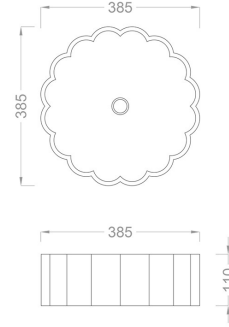

White Countertop Vessel Basin

SKU: **W-290** | Category: Bathroom Sink, Countertop Basin

Price: ~~317,52\$~~ **238,14\$**

PRODUCT

TECHNICAL DRAWING

SPECIFICATIONS

SKU	W-290
Color	White
Width	38 cm
Depth	38 cm
Height	11 cm