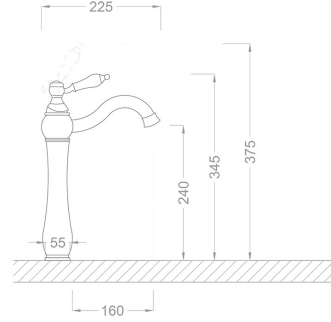

# Geometrik White Gold Tall Basin Mixer

SKU: **WG-216** | Category: Faucet, Basin Sink Faucet

Price: 705,60\$ **529,20\$**

PRODUCT

TECHNICAL DRAWING

## SPECIFICATIONS

SKU	<b>WG-216</b>
Color	<b>Gold, White</b>
Color	<b>White - Gold</b>