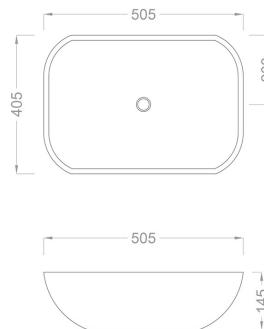

Marble White Gold Vessel Basin

SKU: **TR-109** | Category: Bathroom Sink, Countertop Basin

Price: 469,56\$ **352,24\$**

PRODUCT

TECHNICAL DRAWING

SPECIFICATIONS

SKU	TR-109
Color	Gold, White
Width	50 cm
Depth	40 cm
Height	14 cm
Color	Gold - White