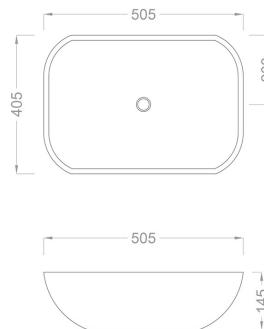

Zebra Countertop Vessel Basin

SKU: **TR-108** | Category: Bathroom Sink, Countertop Basin

Price: 635,04\$ **476,28\$**

PRODUCT

TECHNICAL DRAWING

SPECIFICATIONS

SKU	TR-108
Color	Black, White
Width	50 cm
Depth	40 cm
Height	14 cm
Color	Siyah - Beyaz