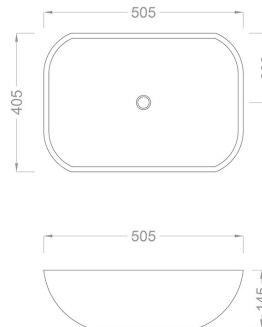

Stripe Countertop Vessel Basin

SKU: **TR-106** | Category: Bathroom Sink, Countertop Basin

Price: 705,60\$ **529,20\$**

PRODUCT

TECHNICAL DRAWING

SPECIFICATIONS

SKU	TR-106
Color	Black, White
Width	50 cm
Depth	40 cm
Height	14 cm
Color	Siyah - Beyaz