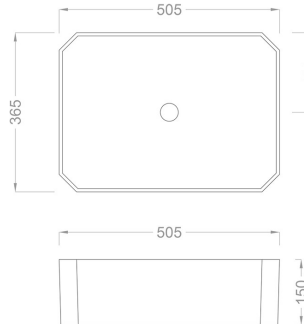

White Countertop Vessel Basin

SKU: **W-402** | Category: Bathroom Sink, Countertop Basin

Price: 295,68\$ **221,76\$**

PRODUCT

TECHNICAL DRAWING

SPECIFICATIONS

SKU	W-402
Color	White
Width	50 cm
Depth	37 cm
Height	13 cm