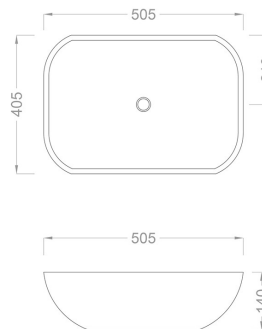

# Black Tiger Eye Vessel Basin

SKU: **MR-105** | Category: Bathroom Sink, Countertop Basin

Price: ~~612,36\$~~ **459,27\$**

PRODUCT

TECHNICAL DRAWING

## SPECIFICATIONS

SKU	<b>MR-105</b>
Color	<b>Black, White</b>
Width	<b>50 cm</b>
Depth	<b>40 cm</b>
Height	<b>14 cm</b>
Color	<b>White - Black</b>