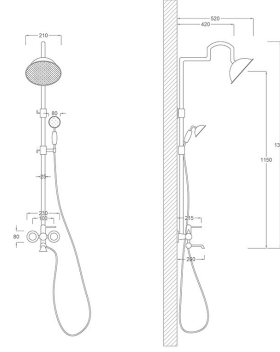

Flamingo Chrome Overhead Shower Set with Mixer

SKU: **C-2019** | Category: Shower Set

Price: 1.360,80\$ **1.020,60\$**

PRODUCT

TECHNICAL DRAWING

SPECIFICATIONS

SKU	C-2019
Color	Chrome