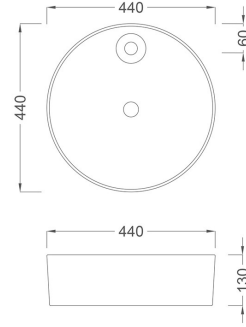

# White Countertop Vessel Basin

SKU: **W-136** | Category: Bathroom Sink, Countertop Basin

Price: 295,68\$ **221,76\$**

PRODUCT

TECHNICAL DRAWING

## SPECIFICATIONS

SKU	<b>W-136</b>
Color	<b>White</b>
Width	<b>44 cm</b>
Depth	<b>44 cm</b>
Height	<b>13 cm</b>