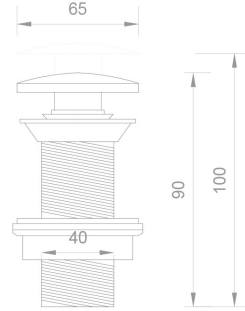

Pop-Up Basin Drain with Overflow Gold

SKU: **G-01D** | Category: Complements

Price: ~~77,28\$~~ **57,96\$**

PRODUCT

TECHNICAL DRAWING

SPECIFICATIONS

SKU	G-01D
Color	Gold

DESCRIPTION

PVD Coated

Brass

Universal (compatible only with bathroom basins.)

Compatible with basins that have an overflow hole.

Lower group must be purchased separately.