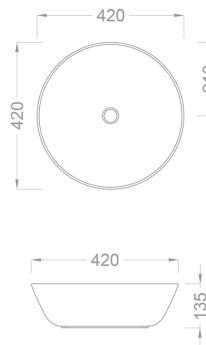

Geometrik Platin White Vessel Basin

SKU: **SW-505** | Category: Bathroom Sink, Countertop Basin

Price: ~~611,52\$~~ **458,64\$**

PRODUCT

TECHNICAL DRAWING

SPECIFICATIONS

SKU	SW-505
Color	Platin, White
Width	42 cm
Depth	42 cm
Height	14 cm
Color	White - Platinum