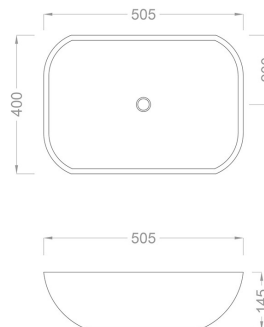

Gold Black Vessel Basin

SKU: **GB-525** | Category: Countertop Basin, Bathroom Sink

Price: 657,72\$ **493,29\$**

PRODUCT

TECHNICAL DRAWING

SPECIFICATIONS

SKU	GB-525
Color	Black, Gold
Width	50 cm
Depth	40 cm
Height	15 cm
Color	Black - Gold